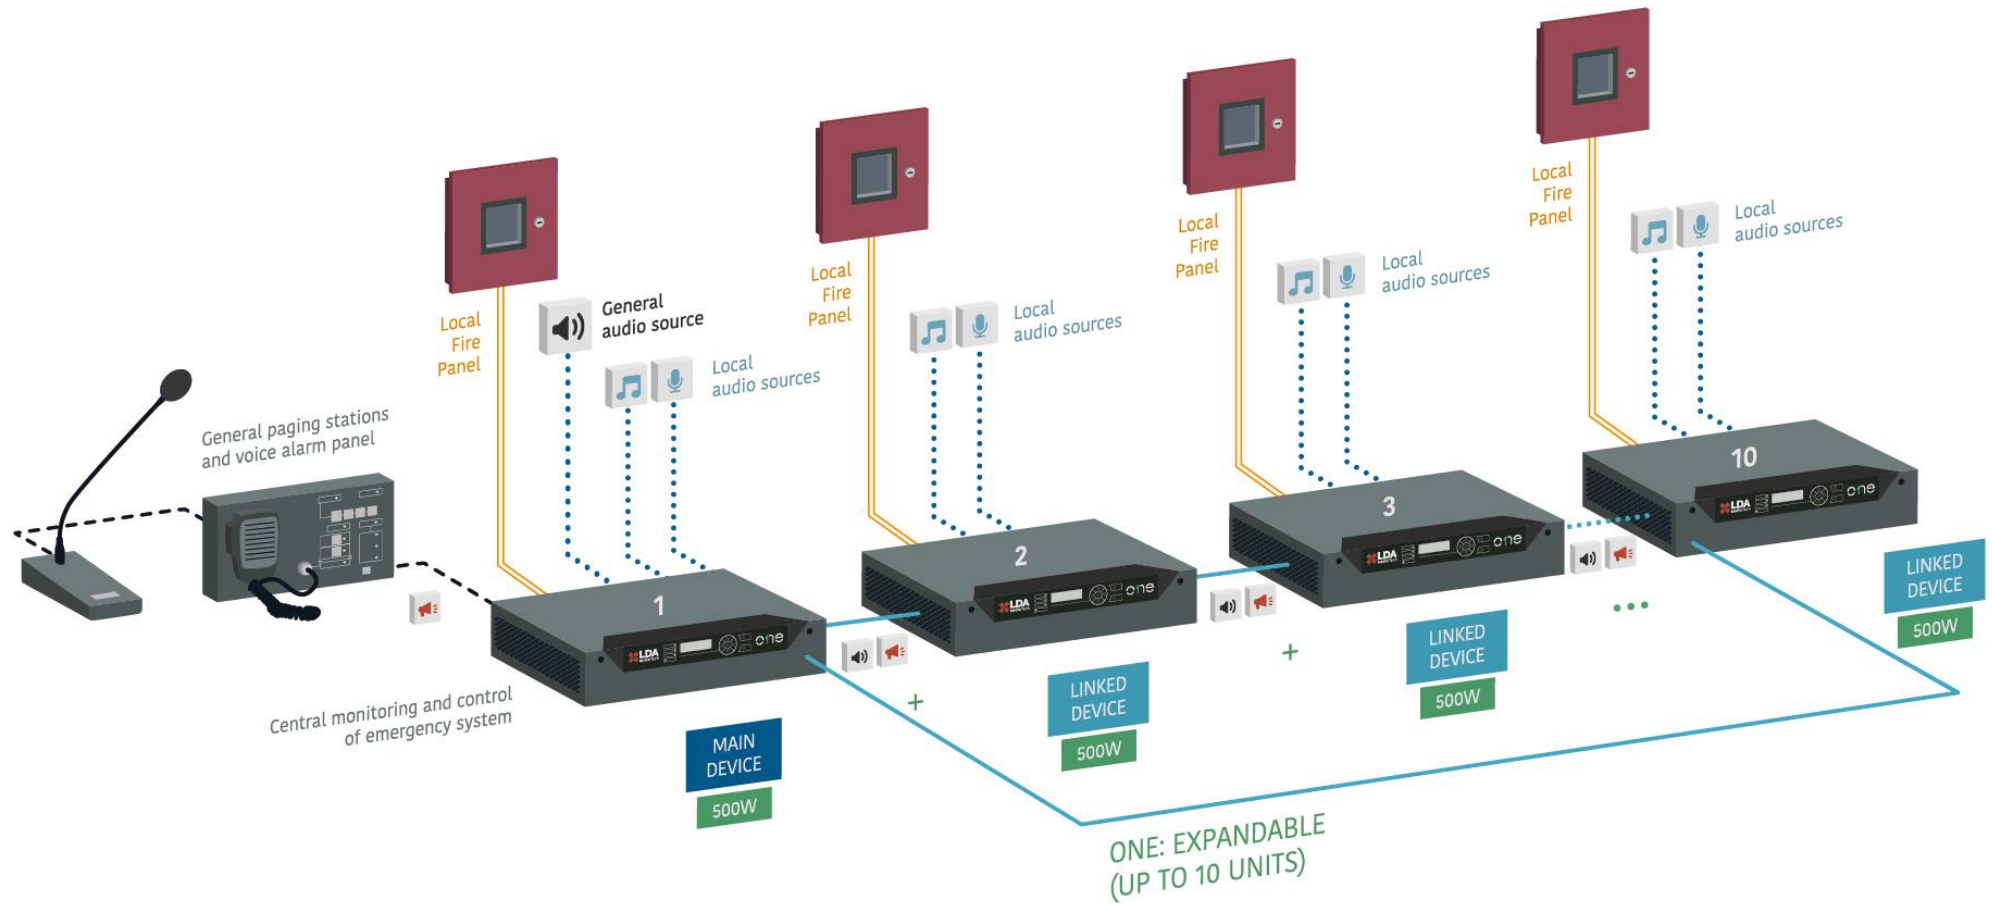

ONE STAND-ALONE UNIT

EN 54 -16
EN 54 -4

----- LDA ACS1® paging station bus (UTP cable)	————— Speakers line 100V Analogue audio	==== Fire alarm local zones and Fire alarm general / reset
--	--------------------------	----------------------	--

Connection for up to 10 equipment with double communication link. Up to 60 zones and speaker lines.

ONE EXPANDABLE SYSTEM

EN 54 **16**
EN 54 **4**

----- LDA ACS1® paging station bus (UTP cable)	———— UTP Cable Analogue audio	———— Fire alarm local zones and Fire alarm general / reset
--	----------------	----------------------	--

Connection for up to 10 equipment with double communication link. Up to 60 zones and speaker lines. EVAC and ALERT local messages + Autonomous emergency power supply for each ONE unit.

🔊 General audio source
 🎵 Local audio source (background music)
 🎤 Local audio source with priority
 📢 General paging stations and voice alarm panel