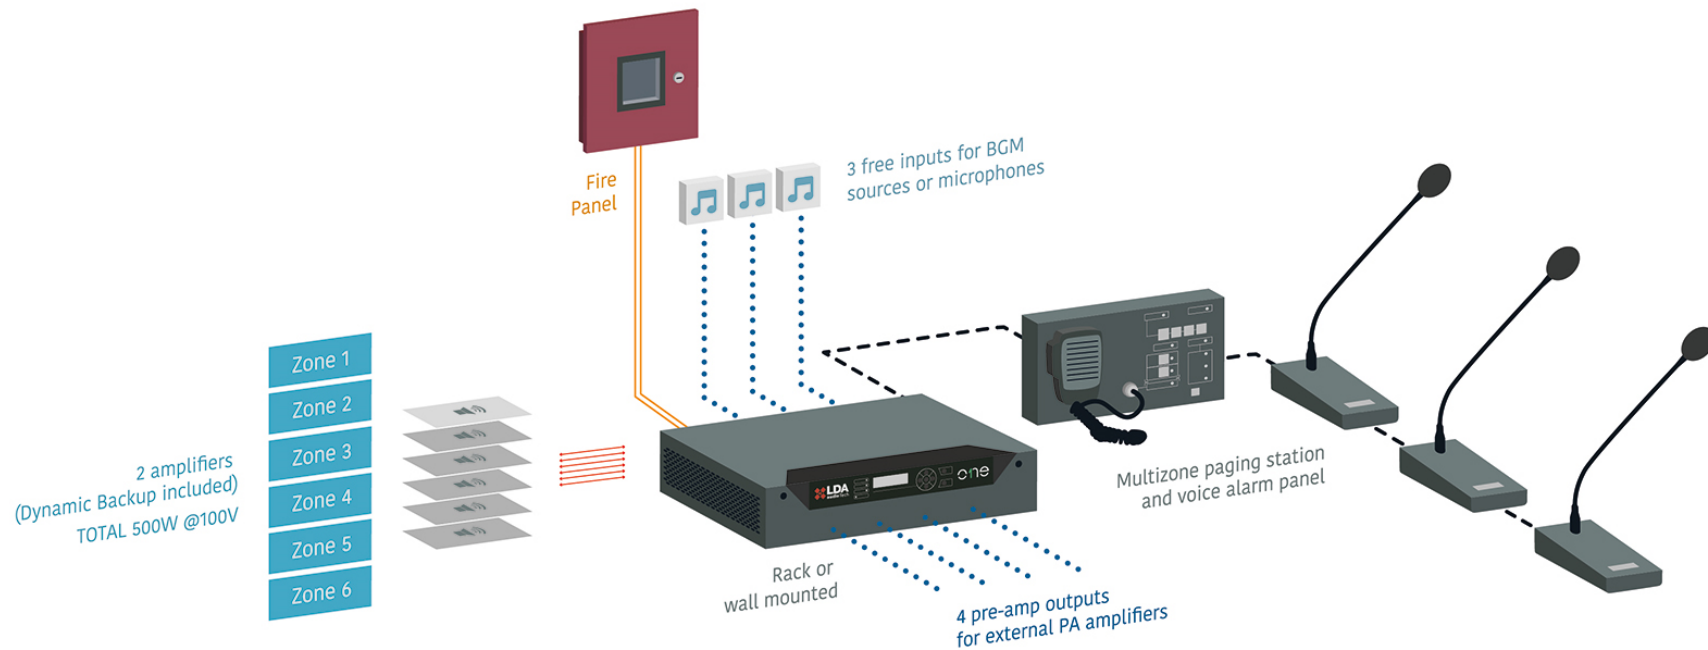

ONE STAND-ALONE UNIT

EN 54 -16
EN 54 -4

----- LDA ACS1® paging station bus (UTP cable)	————— Speakers line 100V Analogue audio	==== Fire alarm local zones and Fire alarm general / reset
--	--------------------------	----------------------	--

Connection for up to 10 equipment with double communication link. Up to 60 zones and speaker lines.

ONE EXPANDABLE SYSTEM

EN 54 **16**
EN 54 **4**

----- LDA ACS1® paging station bus (UTP cable)	———— UTP Cable Analogue audio	———— Fire alarm local zones and Fire alarm general / reset
--	----------------	----------------------	--

Connection for up to 10 equipment with double communication link. Up to 60 zones and speaker lines. EVAC and ALERT local messages + Autonomous emergency power supply for each ONE unit.

🔊 General audio source
 🎵 Local audio source (background music)
 🎤 Local audio source with priority
 📢 General paging stations and voice alarm panel